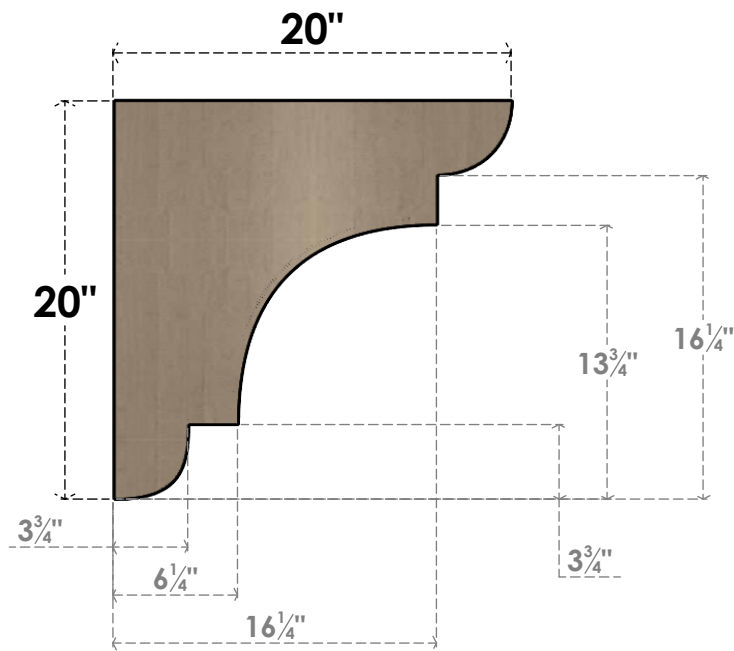

ITEM NUMBER: CORU05X20X20NEBRCPR

5"W X 20"D X 20"H SERIES 1 THIN NEW BRIGHTON ROUGH CEDAR
TIMBERTHANE FAUX WOOD CORBEL, PRIMED

SIDE PROFILE

FRONT PROFILE

ISOMETRIC

EKENA MILLWORK
2300 WEST MAIN ST.
CLARKSVILLE, TX 75426
TOLL FREE: 866-607-0453
WWW.EKENAMILLWORK.COM

NOTES

1. INSTALLATION TO BE COMPLETED IN ACCORDANCE WITH MANUFACTURER'S SPECIFICATIONS.
2. DRAWING MAY NOT BE TO SCALE
3. THIS DRAWING IS INTENDED FOR DESIGN AND PLANNING PURPOSES ONLY.
4. ALL INFORMATION CONTAINED HEREIN WAS CURRENT AT THE TIME OF DEVELOPMENT BUT MUST BE REVIEWED AND APPROVED BY THE PRODUCT MANUFACTURER TO BE CONSIDERED ACCURATE.
5. TIMBERTHANE ARCHITECTURAL PRODUCTS ARE MADE FROM HIGH DENSITY URETHANE AND COME FACTORY PRIMED