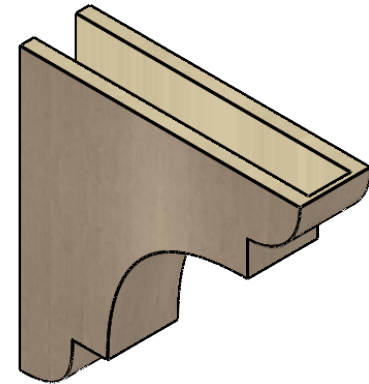

ITEM NUMBER: CORU05X20X20NEBRCPR

5"W X 20"D X 20"H SERIES 1 THIN NEW BRIGHTON ROUGH CEDAR
TIMBERTHANE FAUX WOOD CORBEL, PRIMED

SIDE PROFILE

FRONT PROFILE

ISOMETRIC

EKENA MILLWORK
2300 WEST MAIN ST.
CLARKSVILLE, TX 75426
TOLL FREE: 866-607-0453
WWW.EKENAMILLWORK.COM

NOTES

1. INSTALLATION TO BE COMPLETED IN ACCORDANCE WITH MANUFACTURER'S SPECIFICATIONS.
2. DRAWING MAY NOT BE TO SCALE
3. THIS DRAWING IS INTENDED FOR DESIGN AND PLANNING PURPOSES ONLY.
4. ALL INFORMATION CONTAINED HEREIN WAS CURRENT AT THE TIME OF DEVELOPMENT BUT MUST BE REVIEWED AND APPROVED BY THE PRODUCT MANUFACTURER TO BE CONSIDERED ACCURATE.
5. TIMBERTHANE ARCHITECTURAL PRODUCTS ARE MADE FROM HIGH DENSITY URETHANE AND COME FACTORY PRIMED