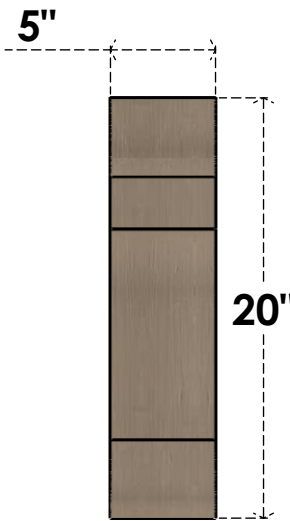

ITEM NUMBER: CORU05X20X20NEBRCPR

5"W X 20"D X 20"H SERIES 1 THIN NEW BRIGHTON ROUGH CEDAR
TIMBERTHANE FAUX WOOD CORBEL, PRIMED

SIDE PROFILE

FRONT PROFILE

ISOMETRIC

EKENA MILLWORK
2300 WEST MAIN ST.
CLARKSVILLE, TX 75426
TOLL FREE: 866-607-0453
WWW.EKENAMILLWORK.COM

NOTES

1. INSTALLATION TO BE COMPLETED IN ACCORDANCE WITH MANUFACTURER'S SPECIFICATIONS.
2. DRAWING MAY NOT BE TO SCALE
3. THIS DRAWING IS INTENDED FOR DESIGN AND PLANNING PURPOSES ONLY.
4. ALL INFORMATION CONTAINED HEREIN WAS CURRENT AT THE TIME OF DEVELOPMENT BUT MUST BE REVIEWED AND APPROVED BY THE PRODUCT MANUFACTURER TO BE CONSIDERED ACCURATE.
5. TIMBERTHANE ARCHITECTURAL PRODUCTS ARE MADE FROM HIGH DENSITY URETHANE AND COME FACTORY PRIMED